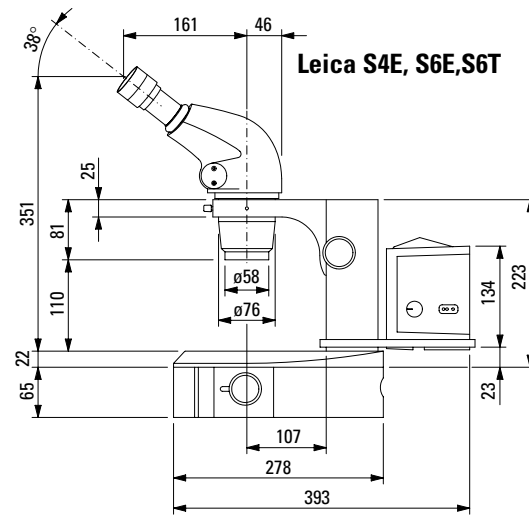

Dimensions Leica S4E, S6E, S6T

with incident-light stand

Dimensions in mm

Dimensions Leica S4E, S6E, S6T

with transmitted-light stand

Dimensions in mm